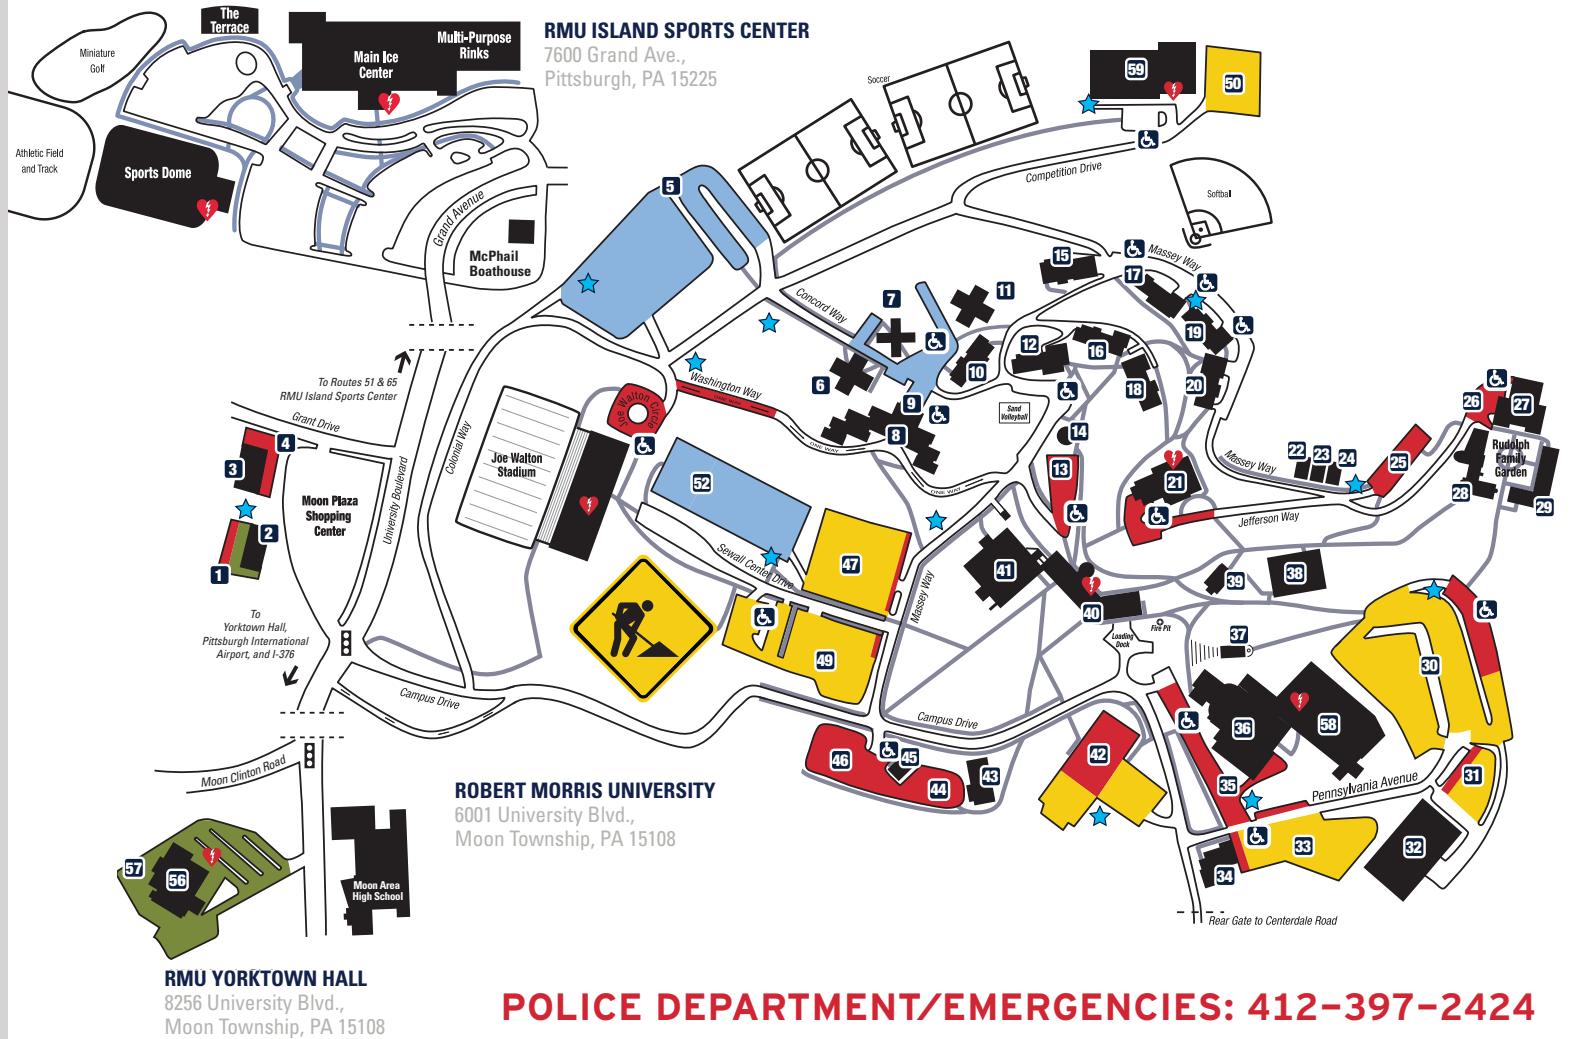

CAMPUS BUILDINGS

Adams Hall	17
Alumni Commons Gazebo	14
Alumni House	23
Barnes & Noble Book Store	40
Benjamin Rush Center	34
Braddock Hall*	2
Business School	28
Concord Hall	6
Facilities Service Center	3
Franklin Center	39
Gallatin Hall	15
Hale Center	38
Hamilton Hall	16
Hancock Hall	18

Jefferson Center*	21
John Jay Center*	36
Lafayette Center*	29
Library	40
Lexington Hall*	7
Madison Hall	20
Marshall Hall	10
Massey Hall	27
Melvin D. Teetz	
Alumni House*	23
Monroe Hall	19
Nicholson Center	40
Patrick Henry Center*	41
Police (Barry Center)*	45

Revere Center*	43
Recreation and	
Fitness Center*	59
Royal Chapel*	37
Rooney House	24
Ross Hall	12
Salem Hall*	11
Scaife Hall	58
Sewall Center	53
Snee-Reinhardt	
Media Arts House*	22
Washington Hall	8
Wheatley Center*	32
Yorktown Hall*	56

PARKING AREAS

Barry Center Lot	46
Braddock Lot	1
Colonial Way Lot	5
Gazebo Lot	13
Facilities Lot	4
Upper John Jay Lot	35
Lower John Jay Lot	33
Massey Hall Lot	26
Upper Massey Lot	30
Lower Massey Lot	25
Nicholson Center Lot	42
Recreation and	
Fitness Center Lot	50
Residence Life Lot	9

Revere Lot	44
Sewall #1 Lot	47
Sewall #2 Lot	49
Lower Sewall Lot	55
Sewall Reserved Lot	51
Washington Hall Lot	52
Wheatley Center Lot	31
Yorktown Hall Lot	57

*Single user restroom available